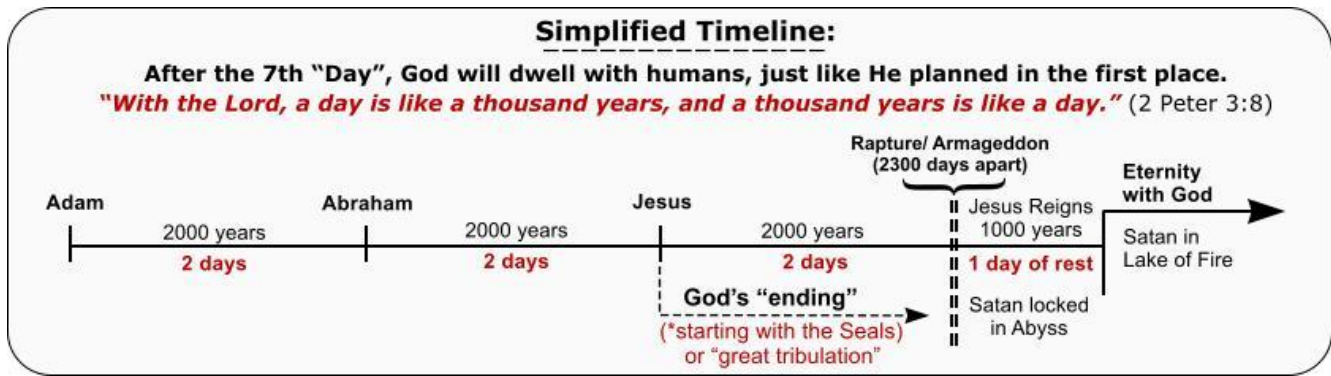

"4 Key Charts on 2 pages"

#1 Timelines for the 70th Seven and 2300-days Section of Timeline based on the 'abomination' showing 'offset' between the 70th Seven (Dan.9) and the 2300 days (Dan.8)

#2 'Post-Rapture' Timeline [same as 2300 days above (bottom line) - after the 6th Seal]

#3. Simplified Timeline of God's 7000-Year Plan

#4 The 70th Seven and possible start (includes Blood Moons)

Illustration of Daniel's 70th Week, including blood moons and anniversaries