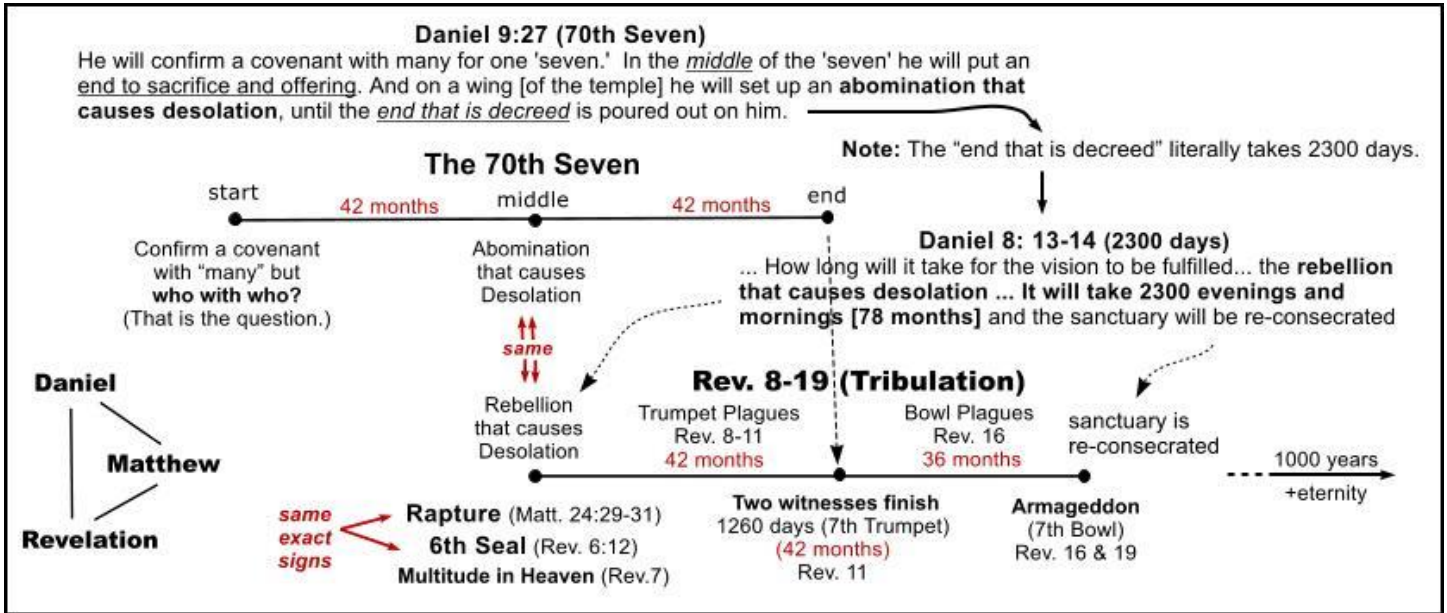

"4 Key Charts on 2 pages"

#1 Timelines for the 70th Seven and 2300-days Section of Timeline based on the 'abomination' showing 'offset' between the 70th Seven (Dan.9) and the 2300 days (Dan.8)

#2 'Post-Rapture' Timeline [same as 2300 days above (bottom line) - after the 6th Seal]

#3. Simplified Timeline of God's 7000-Year Plan

#4 The 70th Seven and possible start (includes Blood Moons)

Illustration of Daniel's 70th Week, including blood moons and anniversaries