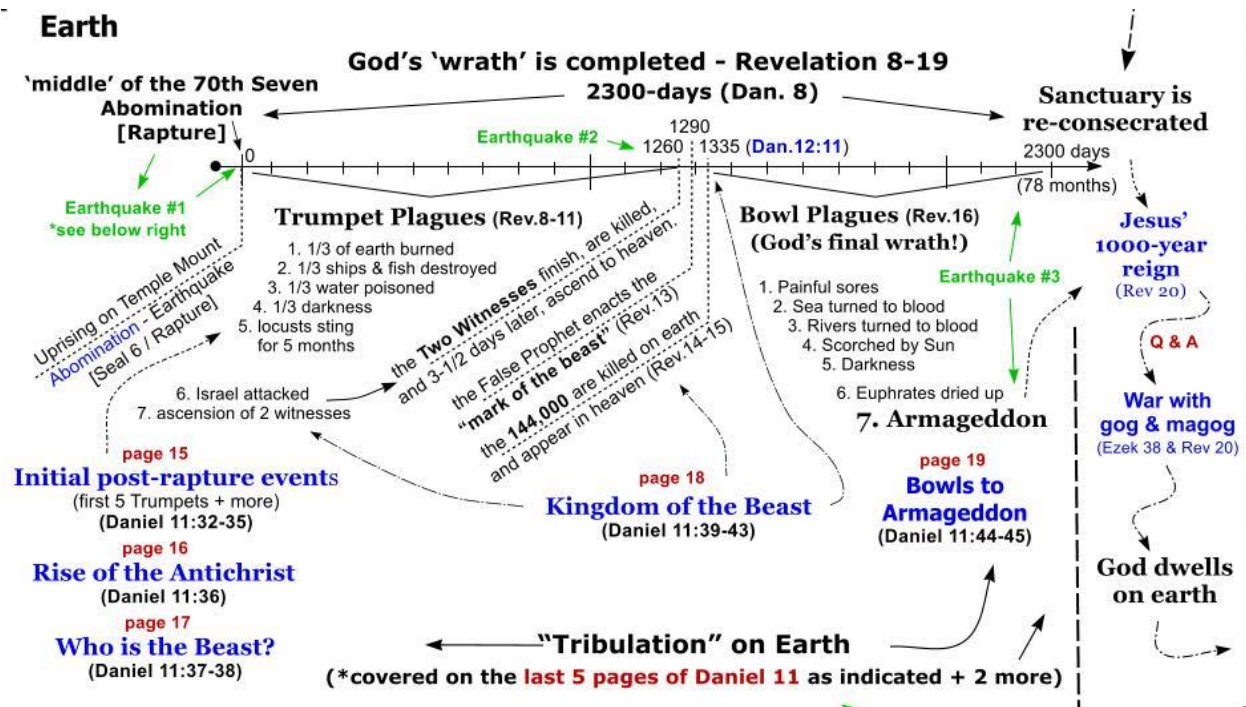

"4 Key Charts on 2 pages"

#1 Timelines for the 70th Seven and 2300-days Section of Timeline based on the 'abomination' showing 'offset' between the 70th Seven (Dan.9) and the 2300 days (Dan.8)

#2 'Post-Rapture' Timeline [same as 2300 days above (bottom line) - after the 6th Seal]

#3. Simplified Timeline of God's 7000-Year Plan

#4 The 70th Seven and possible start (includes Blood Moons)

Illustration of Daniel's 70th Week, including blood moons and anniversaries