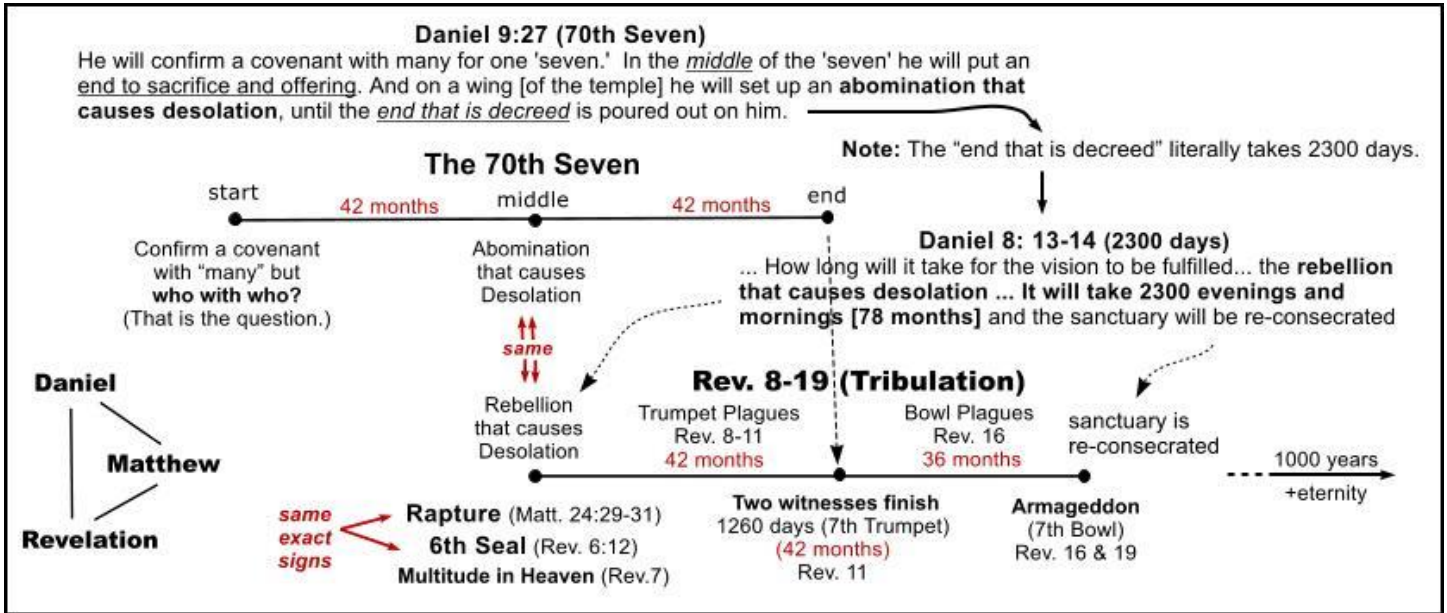

"4 Key Charts on 2 pages"

#1 - Timelines for the 70th Seven and 2300-days Section of Timeline based on the 'abomination' showing 'offset' between the 70th Seven (Dan.9) and the 2300 days (Dan.8)

#2 - 'Post-Rapture' Timeline [same as 2300 days above (bottom line) - after the 6th Seal]

#3. Simplified Timeline of God's 7000-Year Plan

#4 The 70th Seven and possible start (includes Blood Moons)

Illustration of Daniel's 70th Week, including blood moons and anniversaries