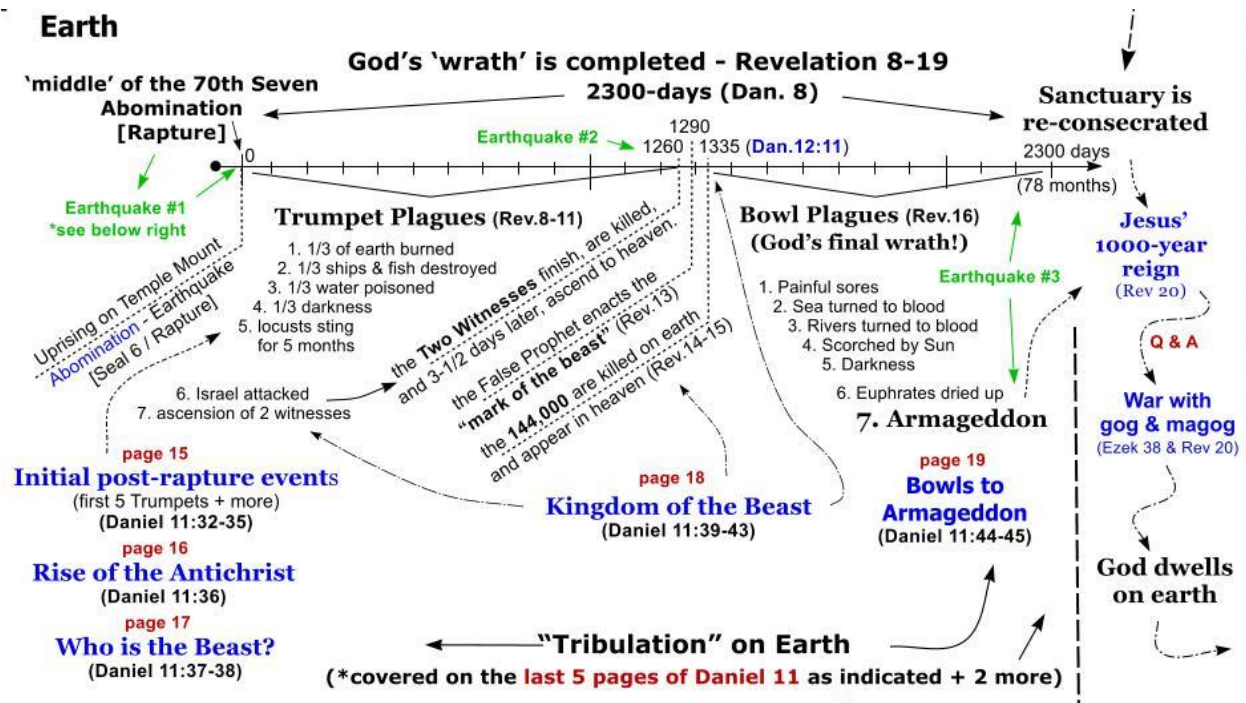

"4 Key Charts on 2 pages"

#1 - Timelines for the 70th Seven and 2300-days Section of Timeline based on the 'abomination' showing 'offset' between the 70th Seven (Dan.9) and the 2300 days (Dan.8)

#2 - 'Post-Rapture' Timeline [same as 2300 days above (bottom line) - after the 6th Seal]

#3. Simplified Timeline of God's 7000-Year Plan

#4 The 70th Seven and possible start (includes Blood Moons)

Illustration of Daniel's 70th Week, including blood moons and anniversaries