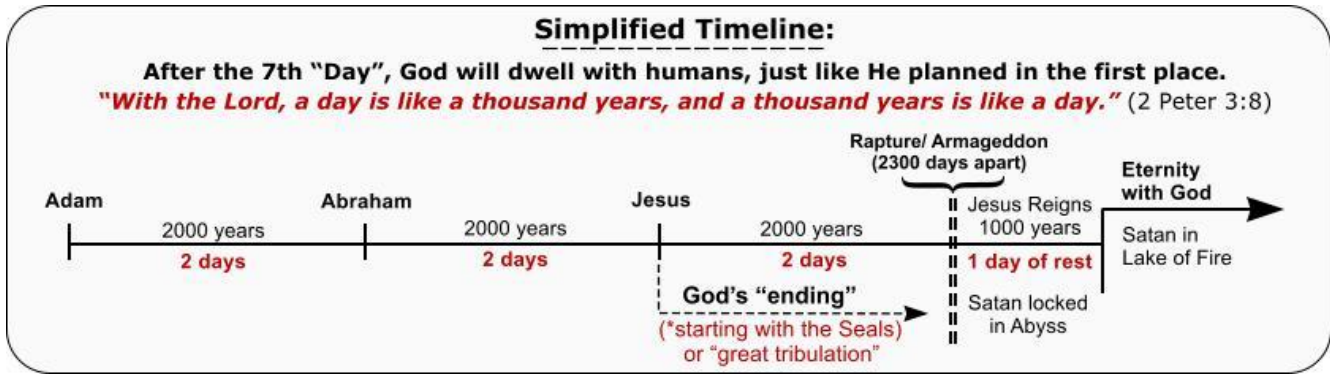

"4 Key Charts on 2 pages"

#1 - Timelines for the 70th Seven and 2300-days Section of Timeline based on the 'abomination' showing 'offset' between the 70th Seven (Dan.9) and the 2300 days (Dan.8)

#2 - 'Post-Rapture' Timeline [same as 2300 days above (bottom line) - after the 6th Seal]

#3. Simplified Timeline of God's 7000-Year Plan

#4 The 70th Seven and possible start (includes Blood Moons)

Illustration of Daniel's 70th Week, including blood moons and anniversaries